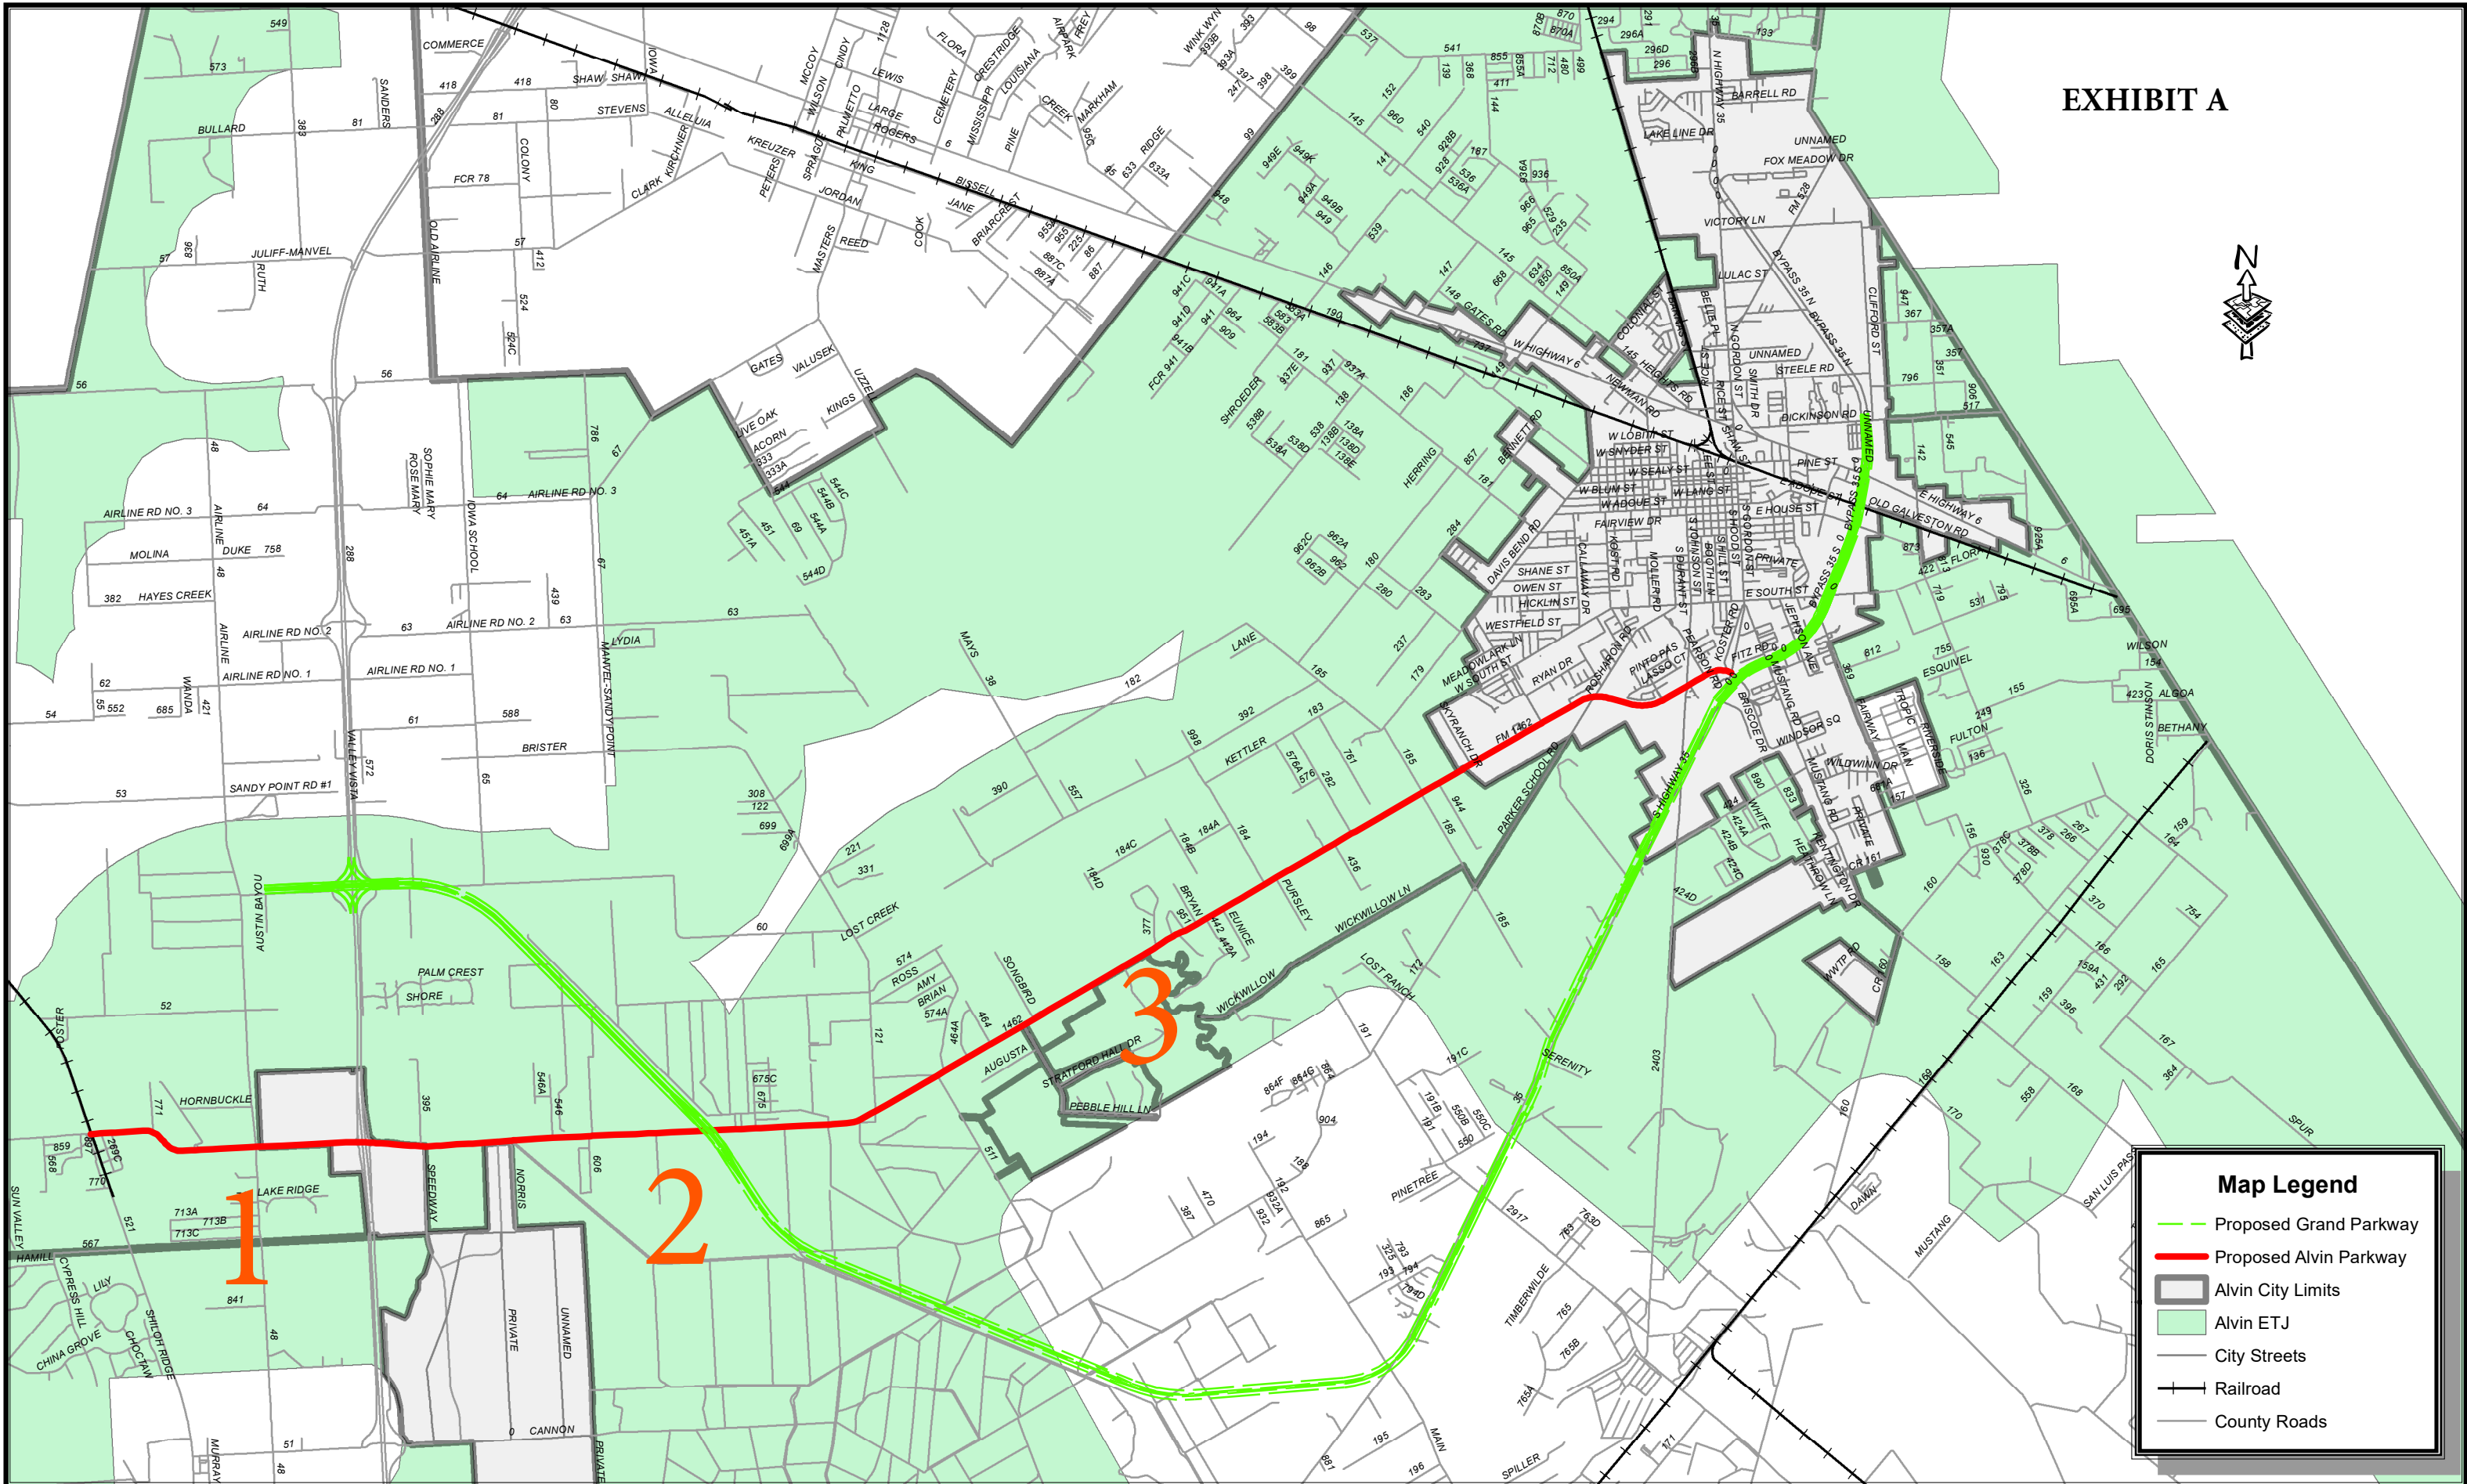

**WHEREAS**, it is the City’s policy to name City streets when necessary to enhance recognition and/or avoid confusion with other streets that are located within the City limits; and

**WHEREAS**, a portion of Farm to Market Road 1462, between Highway 35 and Farm to Market Road 521 is partially located within the extraterritorial jurisdiction of Alvin, Texas, and partially within the City of Alvin City limits; and

# EXHIBIT A

**Map Legend**

- Proposed Grand Parkway
- Proposed Alvin Parkway
- Alvin City Limits
- Alvin ETJ
- City Streets
- Railroad
- County Roads

(1) - 1,597 acres proposed master planned residential/commercial development    (2) - 3,043 acres proposed master planned residential/commercial development    (3) - 763 acres proposed residential master planned development